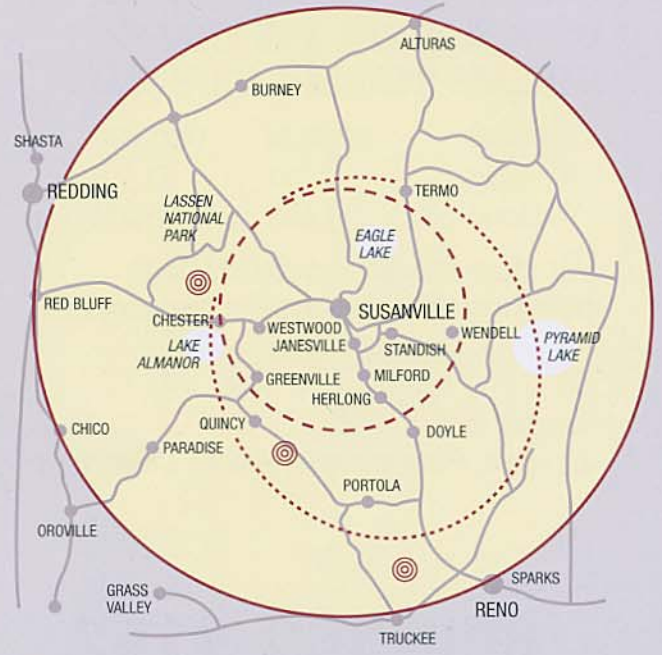

AVERAGES	VEHICLES	LISTENERS
Weekdays	9,760	22,595
Weekends	11,663	25,219

We offer the only radio stations covering this high-traffic corridor!

Target 8 of 10 consumers in Lassen, Plumas and Sierra Counties!

WE'LL DRIVE RESULTS TO YOUR DOOR!

800-366-9162

Email RadiInfo@TheRadioNetwork.com

From Lassen to Plumas to Sierra Counties – We deliver Northeastern California with proven results!

- Access to a **\$700,000,000** Northeast California retail marketplace
- **Eight out of 10 consumers** in our primary target market
- Domination of the **Highway 395 corridor** – where 82% of adult drivers listen to the radio
- The **top three radio formats**: Country, News-Talk and Adult Contemporary
- **Agency-quality radio advertising** production at no additional charge!

We've got Northeast California covered!

- - - - - KSUE AM ······· Q 92 FM
 ——— JDX 93 FM ⊙ JDX TRANSLOCATORS